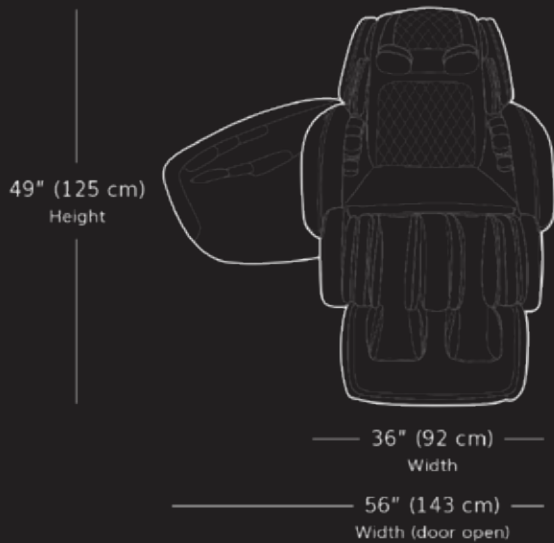

**Massage Session Length** 18-20 minutes

**Track Type** MaxTrack™

**Reclining Angle** Approximately 120° to 160°

**Wall Hug** Only 6.25" off-wall distance

**Seat Width** 21" (53 cm)

**Seat Depth** 17.5" (45 cm)

**Recommended User Height**  
5' 1" (155 cm) to 6' 4" (193 cm)

**Designer** Ken Okuyama

**Massage Choreography** Akira Okabayashi sensei

**Warranty** 3-Year  
Extendable to 5-Year

**Country of Origin** Japan