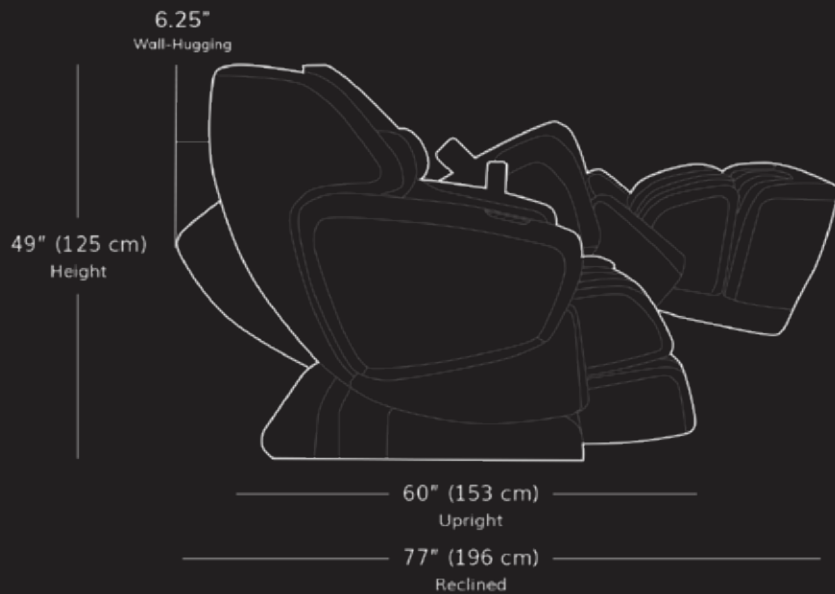

**Massage Session Length** 18-20 minutes

**Track Type** MaxTrack™

**Reclining Angle** Approximately 120° to 160°

**Wall Hug** Only 6.25" off-wall distance

**Seat Width** 21" (53 cm)

**Seat Depth** 17.5" (45 cm)

**Recommended User Height**  
5' 1" (155 cm) to 6' 4" (193 cm)

**Designer** Ken Okuyama

**Massage Choreography** Akira Okabayashi sensei

**Warranty** 3-Year  
Extendable to 5-Year

**Country of Origin** Japan