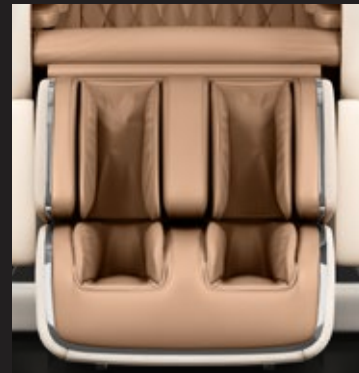

ADDITIONAL FEATURES

Full-Body Air Massage Coverage

Back AutoScan

Reflexology Foot Rollers

ConstantTouch™ Infrared Heat

Total-Body Heat

X-Y Shoulder Stabilisers

Zero Gravity & Lie Flat Recline

Wall Hugging

Simple-Store Tactile Remote Control

Cell Phone Holder

Mobile Device Charging

Personalised Memory Settings